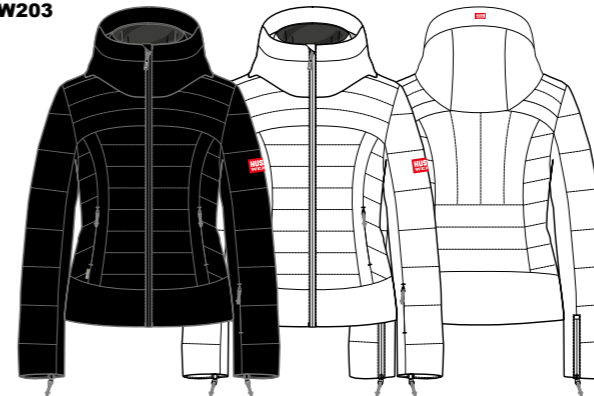

W SKI JACKET

Quality:
2L WP Stretch, light padded, WP 10.000/10.000
100% Polyester

Features:
Fully taped seams, WP Front zip, fixed adjustable hood, adjustable bottom, ski pass pocket on sleeve, front zip pockets chin guard with brushed fleece, lycra cuffs, adjustable cuffs, inner zip pocket, logo patches.

- 97 Solid Black
- 57 Solid Navy
- 56 Navy(White)
- 50 Dark Azure(Navy)
- 35 Huski Red(White)

ART NO: W002
XS-L

SKI CLUB

W WORLD CUP SKI JACKET

Quality:
2L WP Stretch, light padded, WP 10.000/10.000
100% Polyester

Features:
Fully taped seams, WP 2-way front zip, fixed adjustable hood, adjustable bottom, ski pass sleeve-pocket, front zip pockets, chest pkt, chinguard with brushed fleece, lycra cuffs adjustable cuffs, inner zip pocket, logo patch.

- 35 Huski Red(Navy)
- 50 Dark Azure(Navy)

ART NO: W113
XS-L

SKI CLUB

ART NO: W200
XS-L

W 3L SHELL JACKET

Quality:
3L Shell (stretch), WP 10.000/10.000
77% Nylon/ 23% Spandex

Features:
Fully taped seams, WP 2-way front zip, wp chest pockets, front pockets, wp ski pass pocket, ventilation, fixed adjustable hood, adjustable bottom, inner placket, brushed fleece, adjustable cuffs, inner zip pocket, logo patch.

- 99 Black
- 35 Huski Red/Navy

ART NO: W203
XS-L

W POWDER JACKET

Quality:
2L WP Stretch, light padded, WP 10.000/10.000
100% Polyester

Features: High collar & hood, fixed adjustable hood, brushed fleece inside collar, wp front zip, front zip pockets, ski pass zip pocket, sleeve cuffs with wp zips, inner zip pocket, elastic silicon grip inside waist, logo patch on left sleeve.

- 99 Black
- 05 Huski Snow White

ART NO: W274
XS-L

SKI CLUB

W 3IN1 COACH PARKA

Quality: 2L WP Stretch/ WP 10.000/10.000
100% Polyester