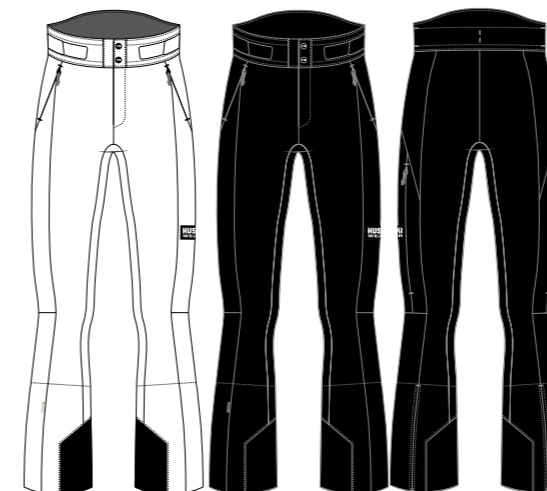

W SKI PANTS

Quality: 2L WP Stretch, light padded/ WP 10.000/10.000
100% Polyester

Features: Fully taped seams, light padded 60gr, waist adjustment, belt loops, loops to add suspenders, foam padded waist for comfort, front fly with snap buttons, side zip pkts, reinforced legs, articulated knees, snow gaiter with elastic silicon grip, logo patch.

57 Solid Navy

ART NO: W207
XS-L