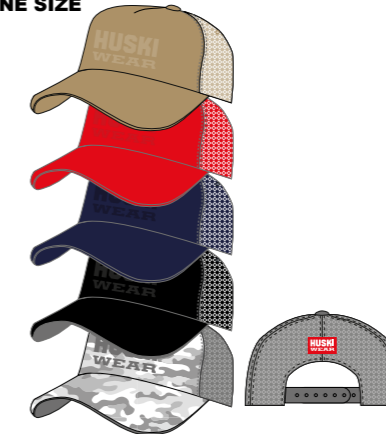

ART NO: U088
S/M-L/XL

BIG LOGO HAT

Quality: 30%Wool/ 70%Acrylic
Features: Jaquard knit logo.

● 55 Navy Blue
● 35 Huski Red

ART NO: U177
ONE SIZE

TRUCKER CAP

Quality: 20% Cotton 80% Polyester
Mesh: 100% Polyester
Features: 3D embroidery, mesh back, logo patch on back.