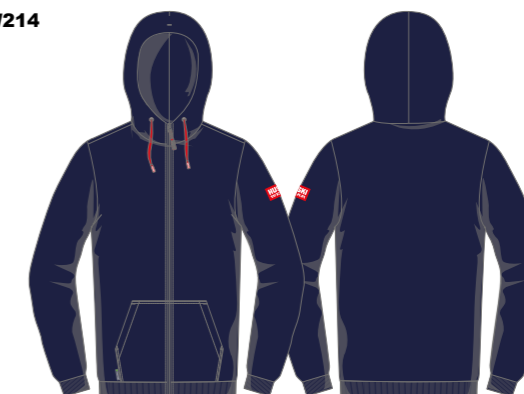

Features:
Fixed hood, fullzip cosing, soft teddy fleece inside, high collar, kangaroo pocket, logo patch on left sleeve.

- 55 Navy Blue

ART NO: W012
XS-L

W MID HOOD JACKET SKI CLUB

Quality:
Rec PES fleece jersey