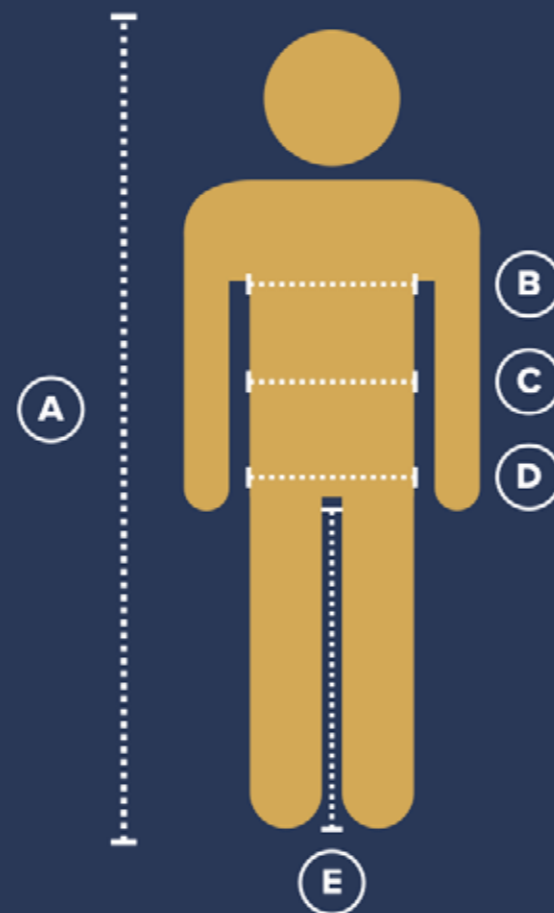

SIZE GUIDE

A. Body height

Measure your body length

B. Chest

Measure the fullest part of your chest.
Make sure the tape is levelled.

C. Waist

Measure the circumference of your waist.
Make sure the tape is levelled.

D. Seat

Measure the fullest part of your butt.
Make sure the tape is levelled.

E. Inside leg length

Measure the length from your crotch
down to your ankle bone. Make sure the
leg is straight.

MEN

SIZE	A	B	C	D	E
S	170–177	94	82	98	82
M	176–181	100	88	104	83
L	180–185	106	94	110	84
XL	183–188	112	100	116	85
XXL	185–190	118	106	122	86

WOMEN

SIZE	A	B	C	D	E
XS	160–164	80	66	92	77
S	164–169	86	72	98	78
M	169–172	92	80	104	79
L	170–174	98	84	110	80
XL	172–178	104	92	116	81

JUNIOR

AGE	A	B	C	D	E
7–8	122–128	66	57,5	67	60
9–10	134–140	70	61,5	75	65
11–12	146–152	76	65,5	81	71
13–14	158–164	82	69,5	87	77
15–16	170–176	88	74,5	92	83